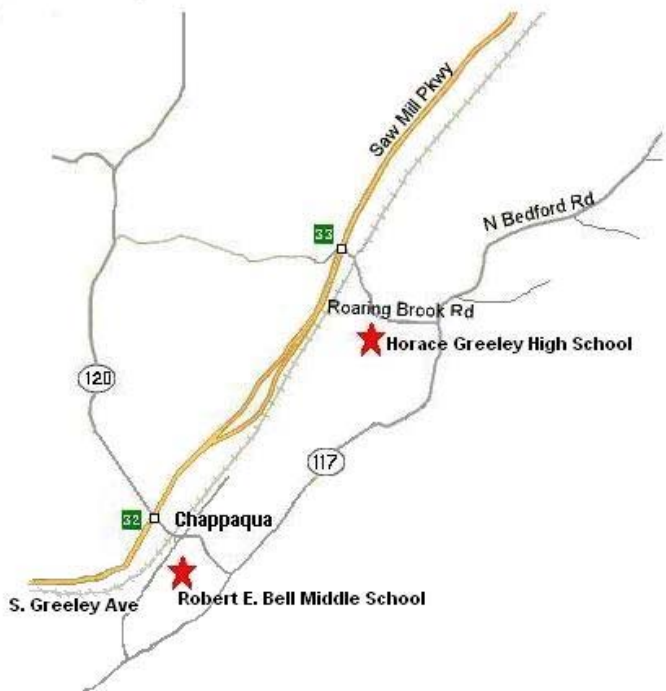

Directions to Concert Venues

Directions to the Chappaqua Library 195 South Greeley Ave., Chappaqua, NY

From the South: Saw Mill River Parkway N. Exit at Chappaqua (32). At the end of the exit ramp make a left turn straight ahead is a traffic light. Make a left at this light (you are now going over the Saw Mill River Parkway). Bear right as you come over the bridge. Straight ahead is South Greeley Ave., make a right onto South Greeley Ave. The Chappaqua Library is located at 195 South Greeley Avenue in Chappaqua, New York - right across from Town Hall and the Police Station.

From the North: Saw Mill River Parkway S. Exit at Chappaqua (32). At the end of the exit lane make a right turn. Continue straight to stop sign. At traffic light make a right turn onto Route 120 and follow over bridge to town. Bear right as you come over the bridge. Straight ahead is South Greeley Ave. (and town) make a right onto South Greeley Ave. The Chappaqua Library is located at 195 South Greeley Avenue in Chappaqua, New York - right across from Town Hall and the Police Station.

Directions to Robert E. Bell Middle School 50 Senter Street, Chappaqua, NY

From the South: Saw Mill River Parkway N. Exit at Chappaqua (32). At the end of the exit ramp make a left turn straight ahead is a traffic light. Make a left at this light (you are now going over the Saw Mill River Parkway) Bear right as you come over the bridge. Straight ahead is South Greeley Ave. (and town) make a right onto South Greeley Ave. 50 yards on your left is Bell Middle

From the North: Saw Mill River Parkway S. Exit at Chappaqua (32). At the end of the exit lane make a right turn. Continue straight to stop sign. At traffic light make a right turn onto Route 120 and follow over bridge to town. Bear right as you come over the bridge. Straight ahead is South Greeley Ave. (and town) make a right onto South Greeley Ave. 50 yards on your left is Robert E. Bell Middle School.