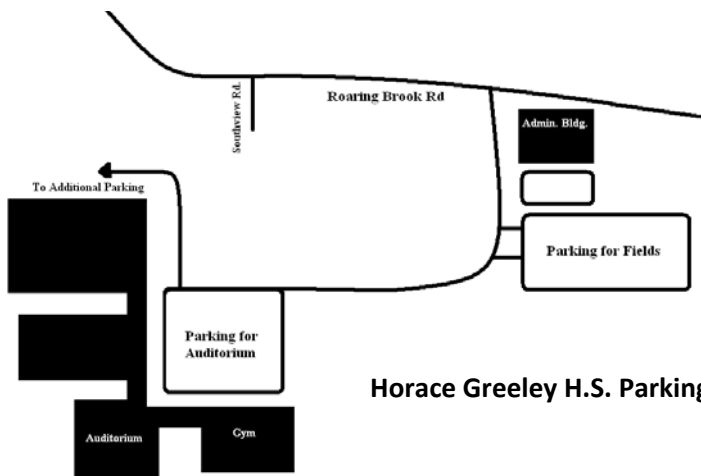

Horace Greeley H.S. Parking